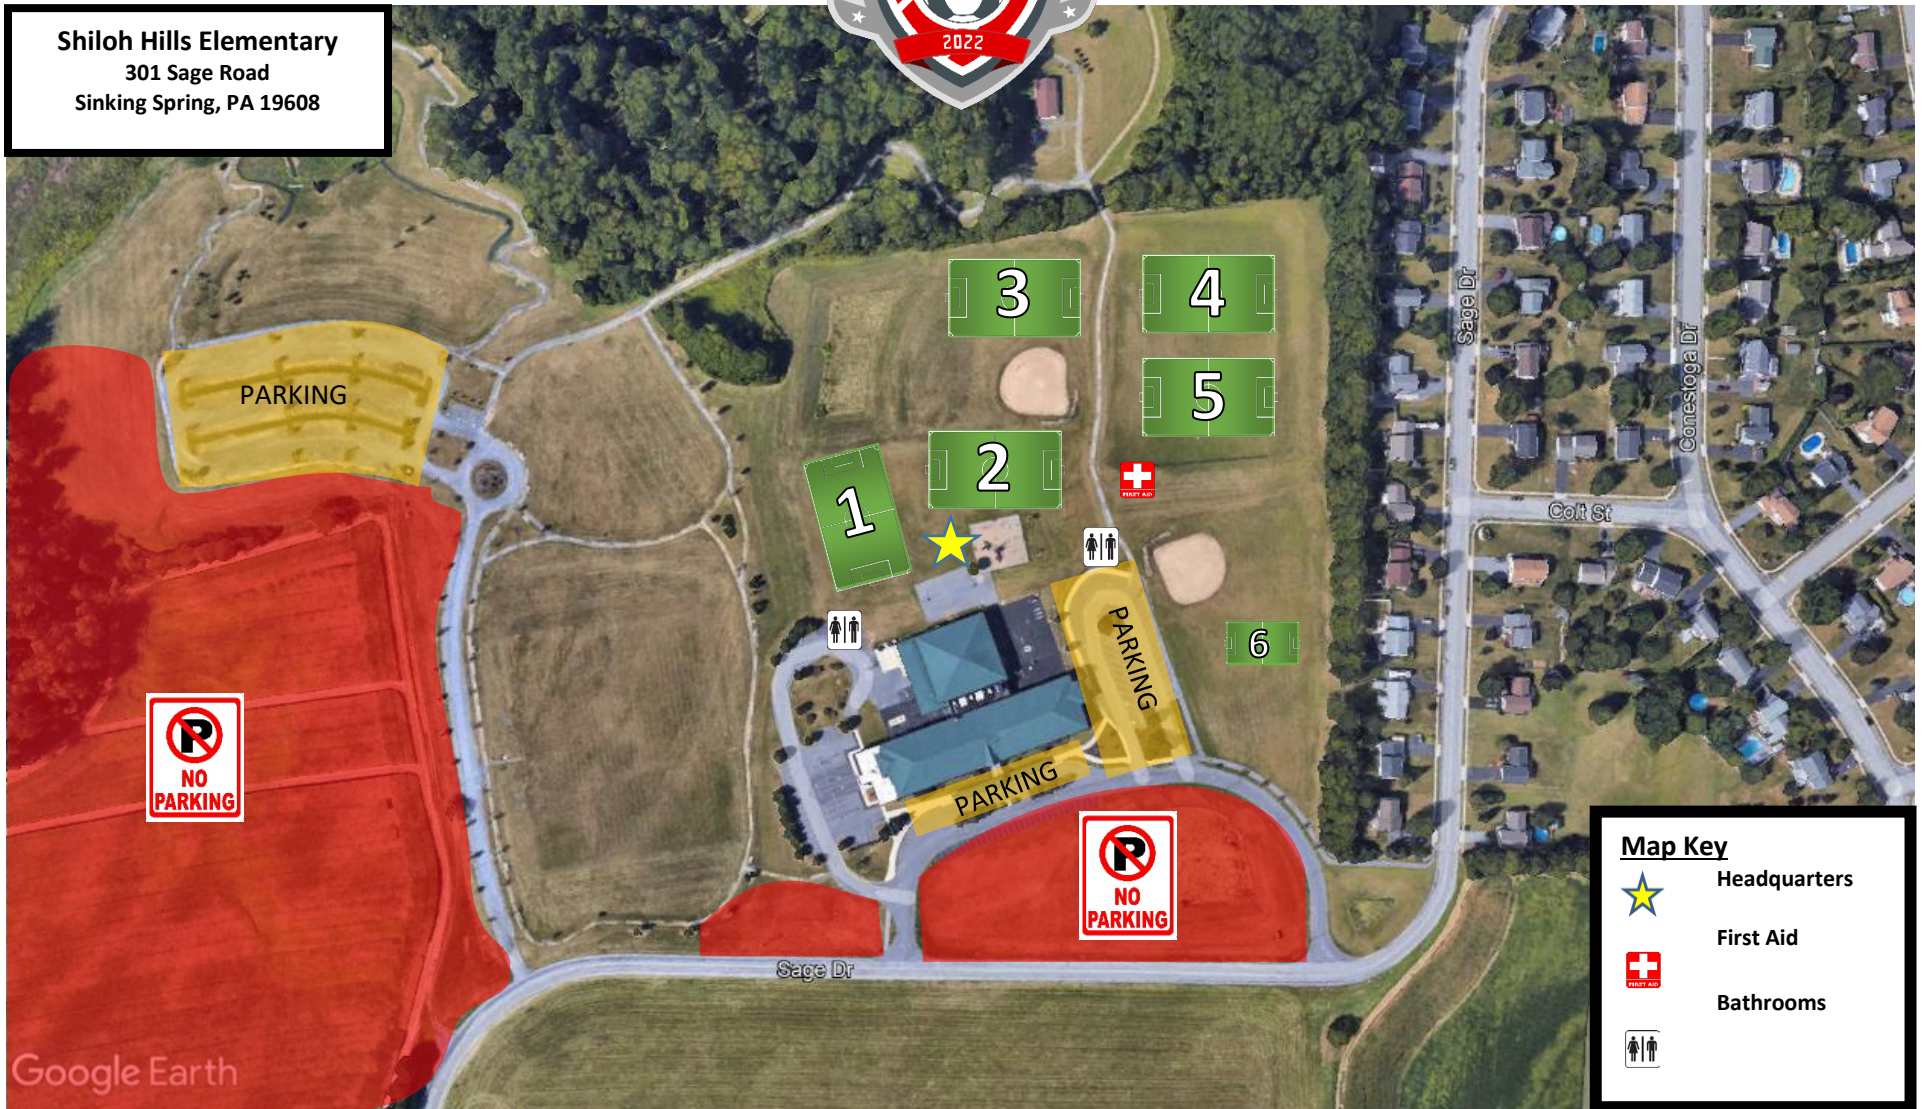

Shiloh Hills Elementary
301 Sage Road
Sinking Spring, PA 19608

Map Key

- Headquarters
- First Aid
- Bathrooms

Google Earth